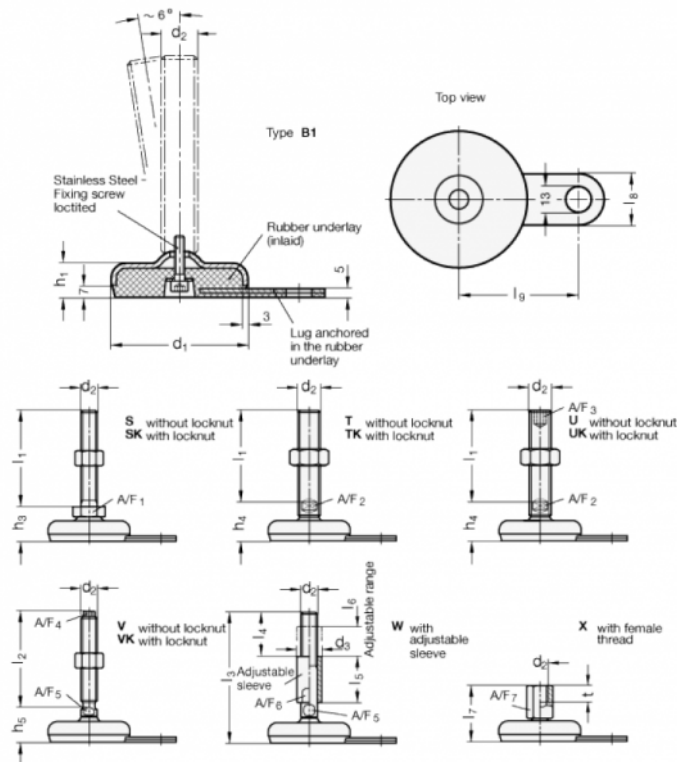

Data Sheet

Article number: 203360M1050B1SK
 Description: E+G levelling foot
 GN 33-60-M10-50-B1-SK, Stainless steel
 Note: SK With nut, External hexagon at the bottom

Measures

- A/F1 = 17
- d1 = 60
- d2 = M10
- h1 = 19
- h3 = 27
- l1 = 50
- l8 = 25
- l9 = 50